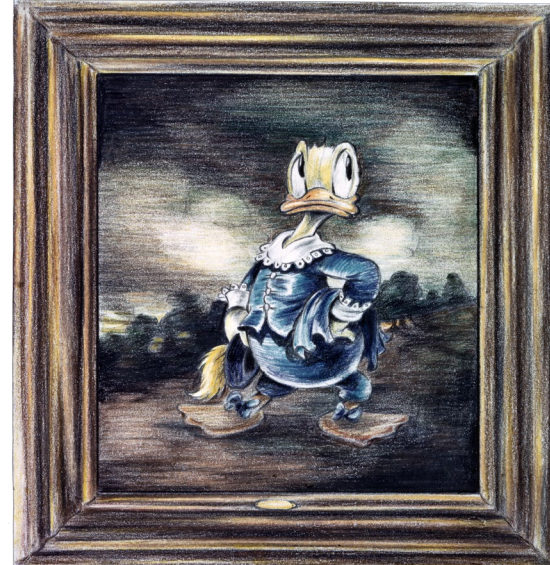

The Disney Gallery of Old Masters

Life Magazine April 16, 1945

Ray and the
“Quackeries” make
the
*The Chicago
Tribune*, June 1945

Gainsborough's *Blue Boy* becomes Patin's *Blue Duck*

Two Ballerinas in a Bow by Degas and *Daddy's Two Dancing Ducks*

Rembrandt's *Noble Slav* and Ray's *Noble Snob*

The Reluctant Dragon's Robert Benchley
admiring the Gallery in Ward Kimball's "office"

The Gallery goes global in Sierra Leone, 1995

animators stopped whistling while they worked